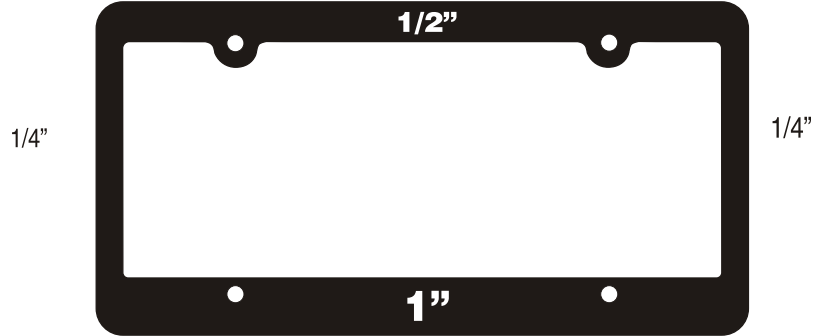

Frame Style Dimensions

STYLE 1

*CAN BE ORDERED WITH WIDE PANE @ TOP OR BOTTOM
*2-HOLE OPTION AVAILABLE.

STYLE 2

*CAN BE ORDERED WITH WIDE PANE @ TOP OR BOTTOM
*2-HOLE OPTION AVAILABLE.

STYLE3

STYLE4

*CAN BE ORDERED WITH WIDE PANE @ TOP OR BOTTOM

STYLE5

*CAN BE ORDERED WITH WIDE PANE @ TOP OR BOTTOM
*2-HOLE OPTION AVAILABLE.