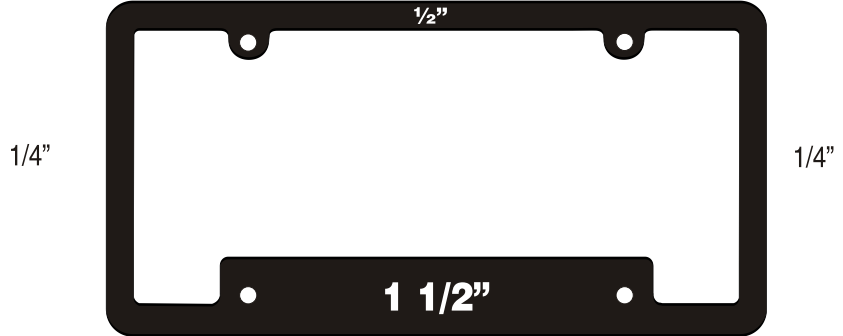

Frame Style Dimensions

STYLE 1

*CAN BE ORDERED WITH WIDE PANE @ TOP OR BOTTOM
*2-HOLE OPTION AVAILABLE.

STYLE 2

*CAN BE ORDERED WITH WIDE PANE @ TOP OR BOTTOM
*2-HOLE OPTION AVAILABLE.

STYLE3

STYLE4

*CAN BE ORDERED WITH WIDE PANE @ TOP OR BOTTOM

STYLE5

*CAN BE ORDERED WITH WIDE PANE @ TOP OR BOTTOM
*2-HOLE OPTION AVAILABLE.