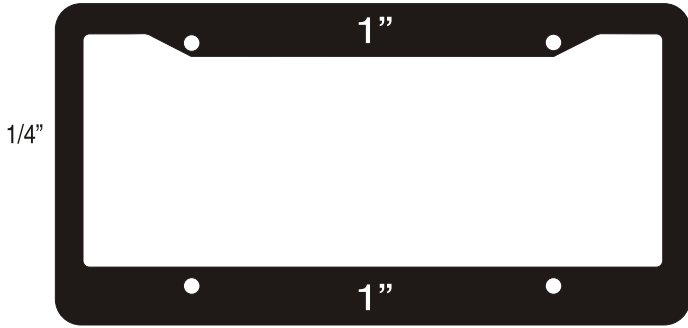

Frame Style Dimensions

STYLE 1

*CAN BE ORDERED WITH WIDE PANE @ TOP OR BOTTOM
*2-HOLE OPTION AVAILABLE.

STYLE 2

*CAN BE ORDERED WITH WIDE PANE @ TOP OR BOTTOM
*2-HOLE OPTION AVAILABLE.

STYLE3

STYLE4

*CAN BE ORDERED WITH WIDE PANE @ TOP OR BOTTOM

STYLE5

*CAN BE ORDERED WITH WIDE PANE @ TOP OR BOTTOM
*2-HOLE OPTION AVAILABLE.