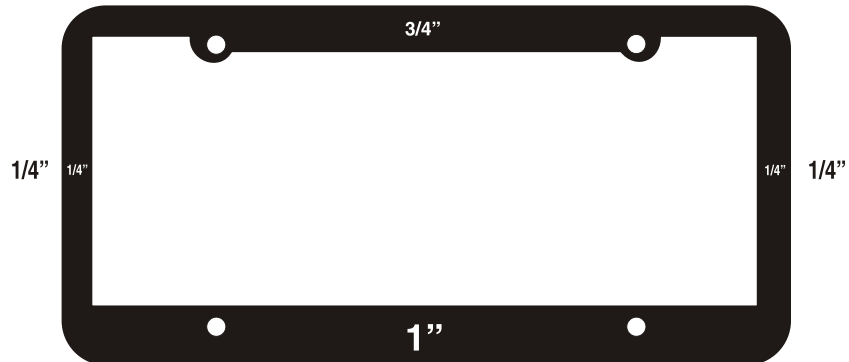

Frame Style Dimensions

STYLE 1

*CAN BE ORDERED WITH WIDE PANE @ TOP OR BOTTOM
*2-HOLE OPTION AVAILABLE.

STYLE 2

*CAN BE ORDERED WITH WIDE PANE @ TOP OR BOTTOM
*2-HOLE OPTION AVAILABLE.

STYLE3

STYLE4

*CAN BE ORDERED WITH WIDE PANE @ TOP OR BOTTOM

STYLE5

*CAN BE ORDERED WITH WIDE PANE @ TOP OR BOTTOM
*2-HOLE OPTION AVAILABLE.